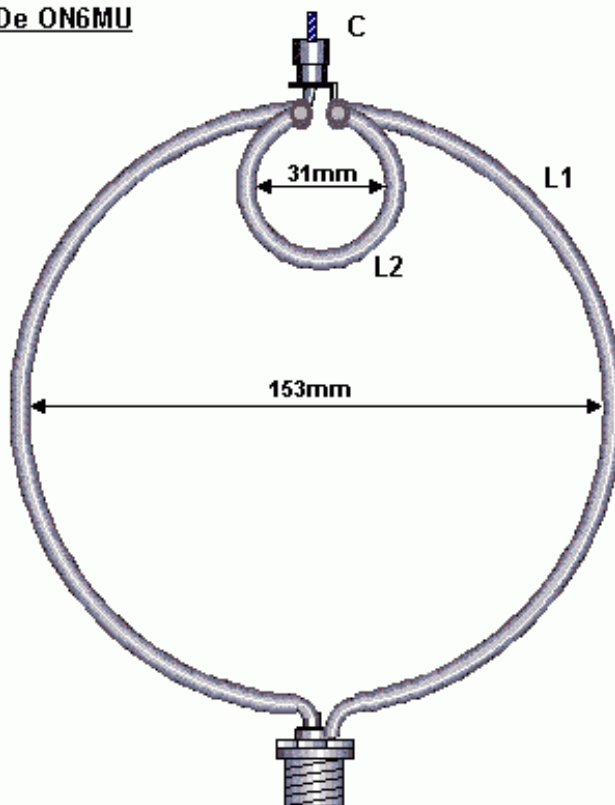

Mike ZL3AKZ

Mt. Grey 675

The repeater is working well with no known issues.

Geoff ZL3QR

VHF Magnetic Loop RE-A144L14P

De ON6MU

C = air- or vacume capacitor of 0...20pF
 L1 = 1/4 wave: for 145MHz use a copper or brass wire with a length of 49cm and at least 3mm in diameter.
 L2 = is 1/5 of the length of L1: for 145MHz use the same material as L1 and has a length of 9.5cm