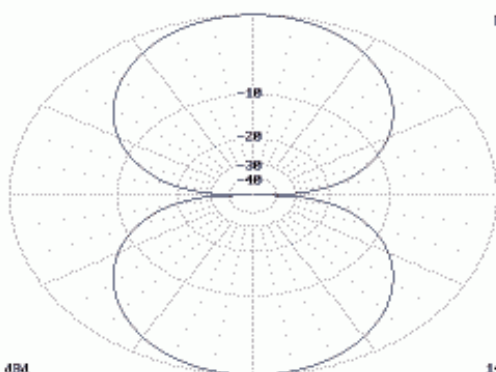

A magnetic loop has a very small bandwidth but unsensitive to man made noise. It is much smaller then a conventional antenna for the same frequency and has a gain that can be compared to a quarter wave antenna even if the loop is mounted a meter from the ground. All in theory ofcourse. It has a bi-directional radiation pattern like a dipole and is very selective. This means that you need to tune the antenna using 'C' about every 0.5Mc on VHF for maximum reception and 1:1 SWR. Ideal for portable use or as a repeater antenna. 'C' has to be an air- or vacume capacitor because of the high voltages that can occure on the capacitor when transmitting! I tested the antenna using my VHF portable in my garden and the loop had about the same results as my quarter wave mounted 6 meters higher. The 'Q' of the loop depends on the quality of the material, size and 'C'.